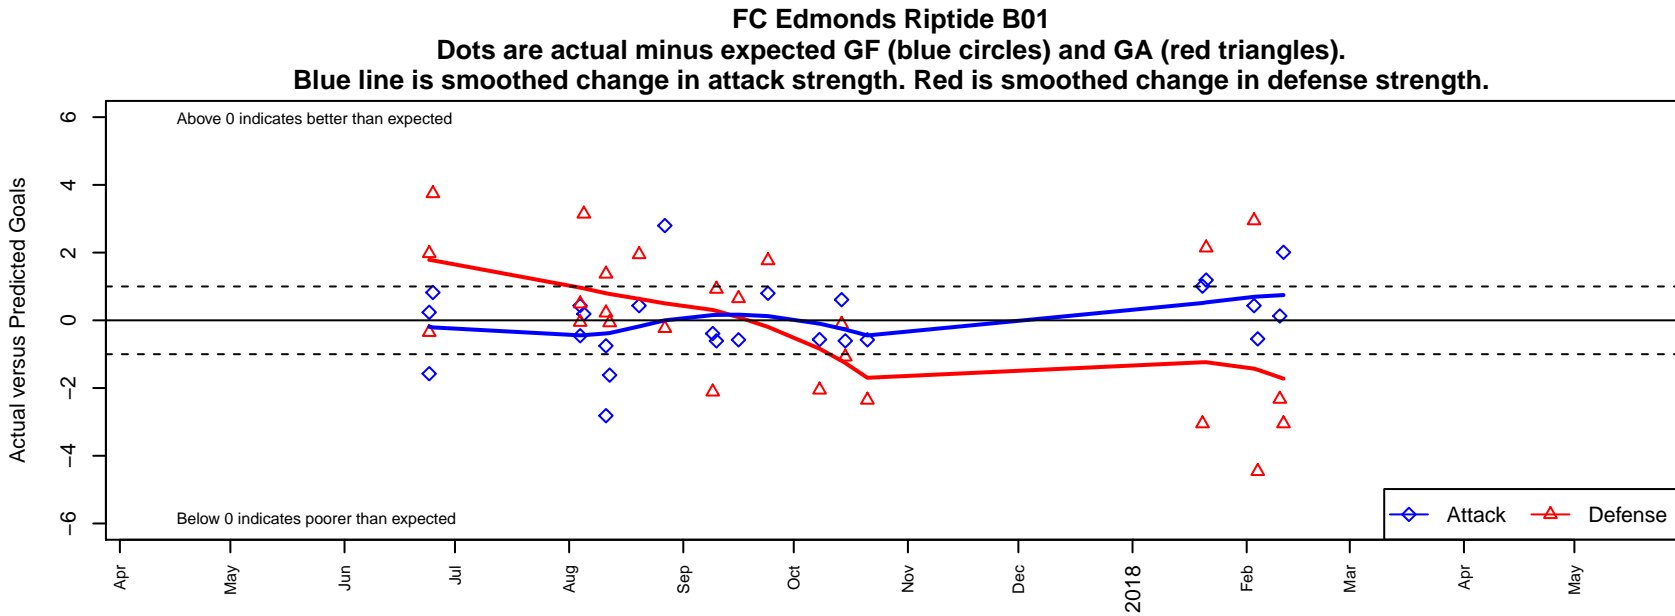

# FC Edmonds Riptide B01

FC Edmonds  
 Edmonds, WA  
 B01 total strength=1432  
 attack=15.29 defense=5.22  
 fall league = PSPL WSPL U17

alt names used:  
 FC Edmonds Riptide  
 FC EDMONDS RIPTIDE (WA)  
 FC EDMONDS RIPTIDE  
 FC Edmonds Riptide

Venues played:  
 2017 RVS Classic BU17-19  
 2017 WA Rush Cup BU17 Gold  
 2017 REDAPT Cup Gold U17  
 2017 PSPL WSPL U17  
 2017 PSPL Win HS Super League U17

**attack and defense variance (black dot)  
relative to other teams  
and top 10 in region**