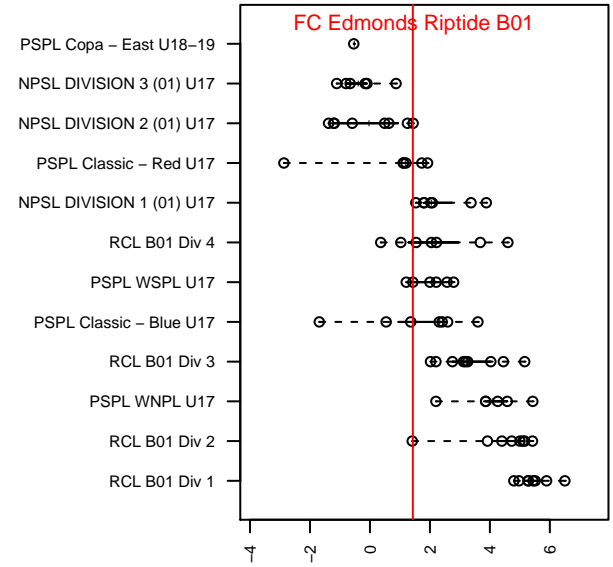

**attack and defense rating
relative to others at age
and all opponents in last 13 months**