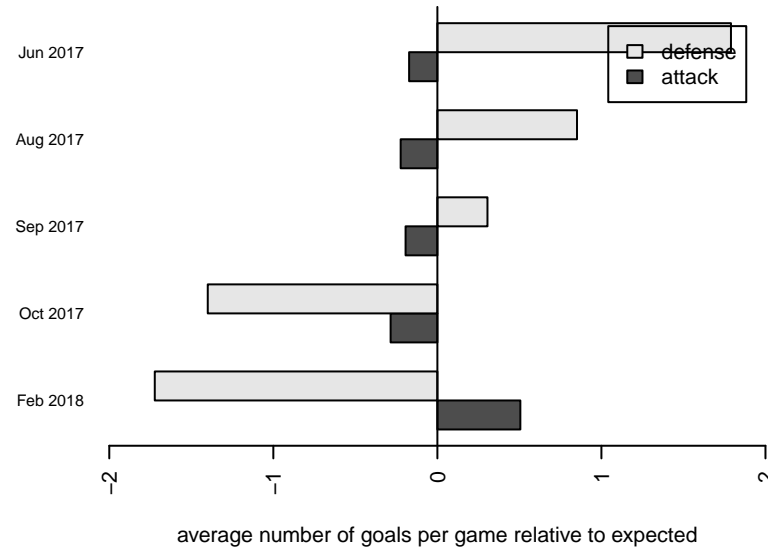

Performance relative to 13 month average