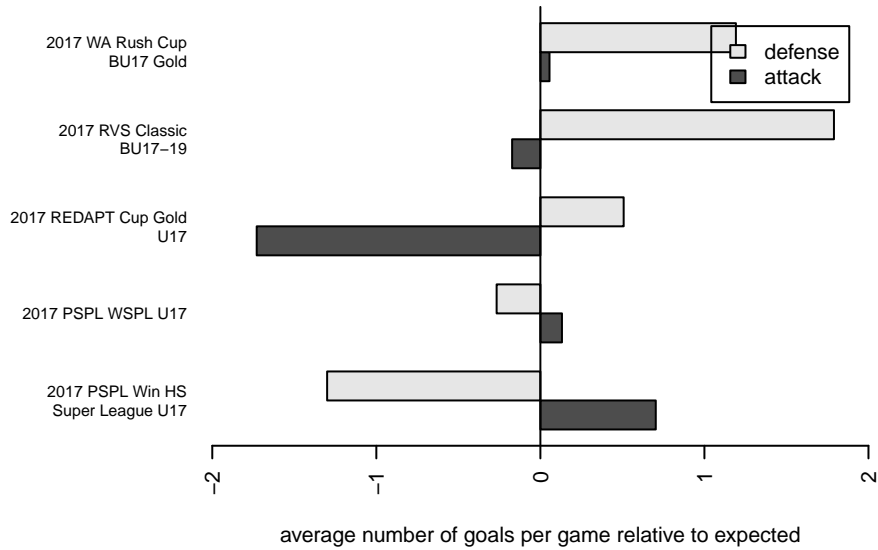

Performance relative to 13 month average